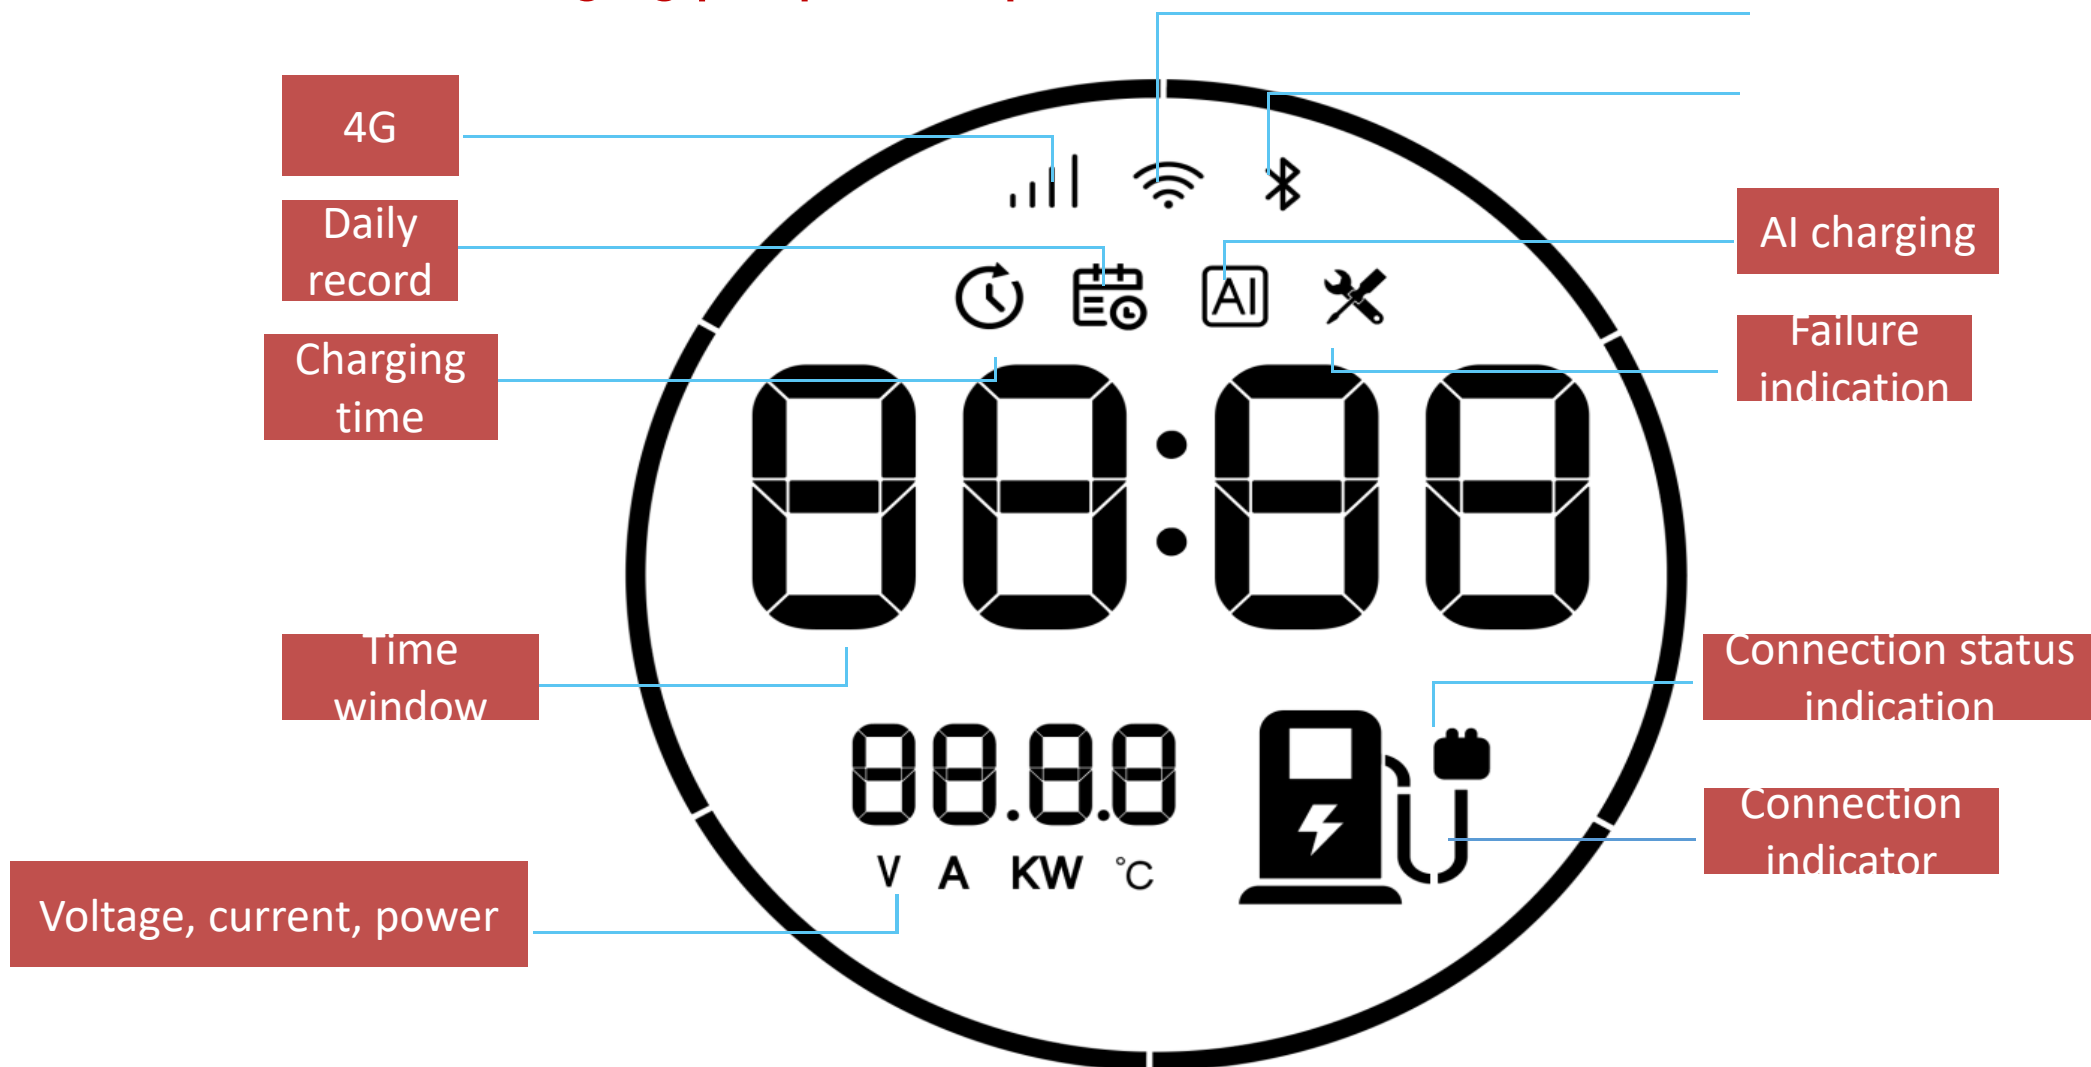

4寸LCD屏交流充电桩产品参数

4 "LCD screen AC charging pile product parameters

HLK-726

US AC charging pile 11KW or 22KW 4 inch screen -APP version Bluetooth WIFI