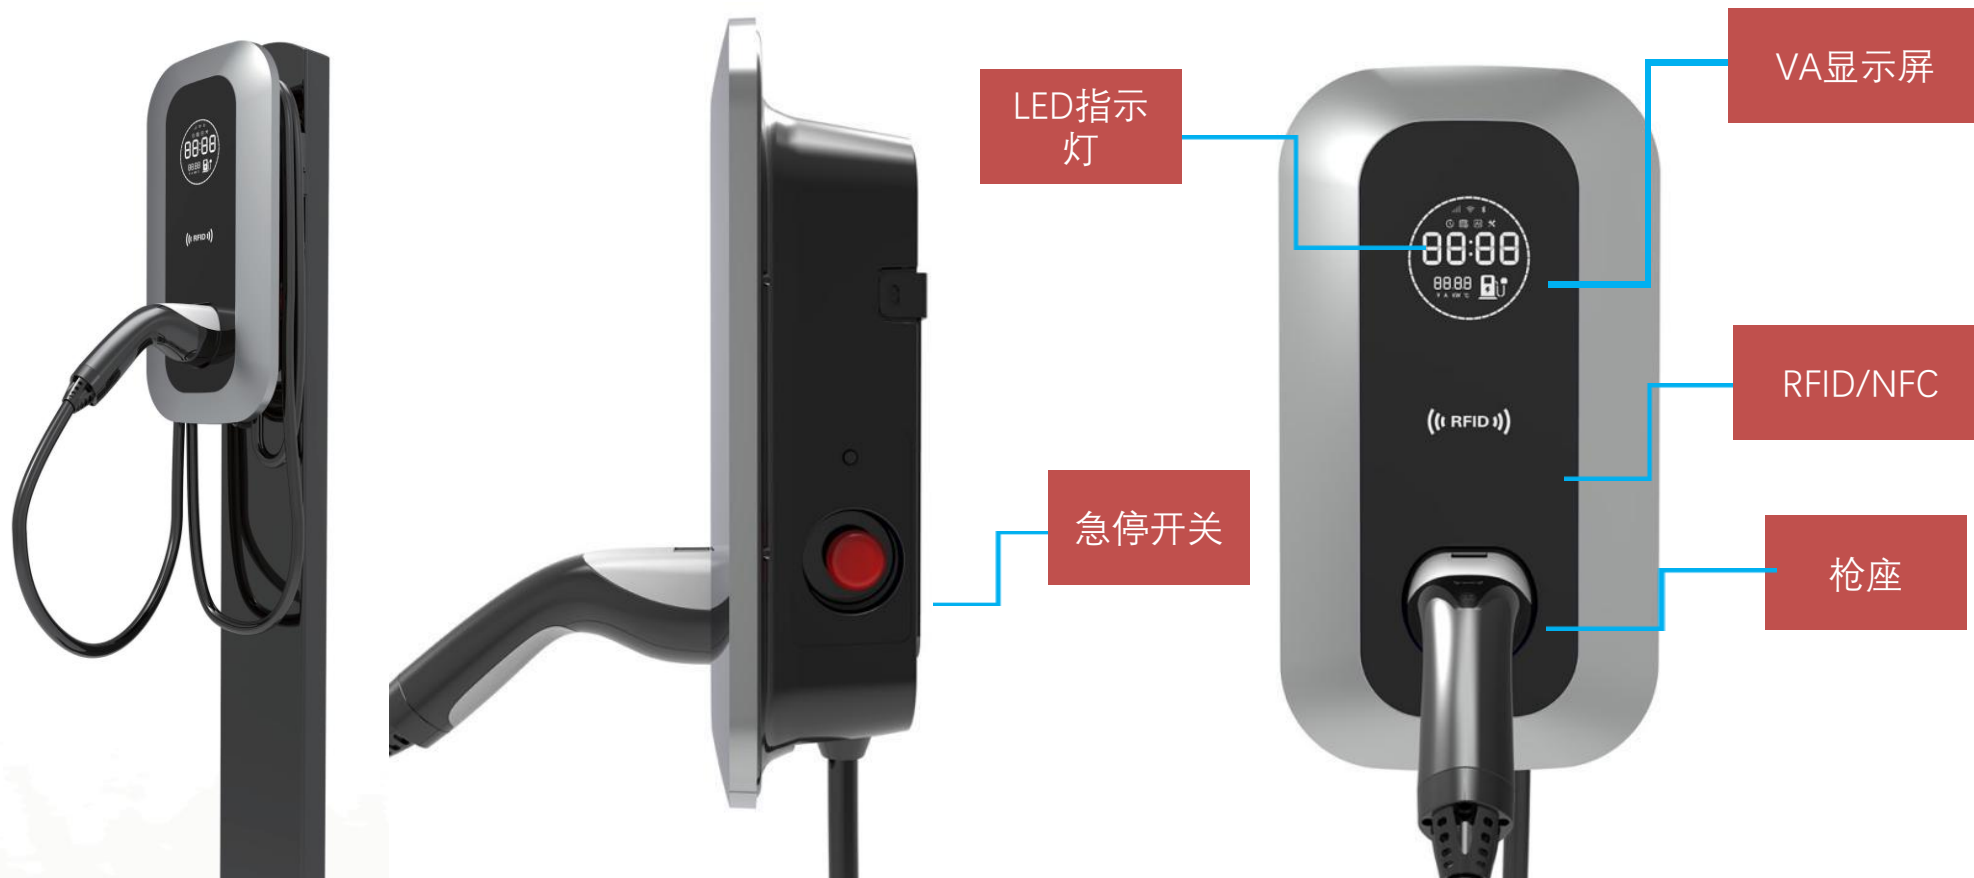

4寸LCD屏交流充电桩产品参数

4 "LCD screen AC charging pile product parameters

HLK-726

US AC charging pile 11KW or 22KW 4 inch screen -APP version Bluetooth WIFI