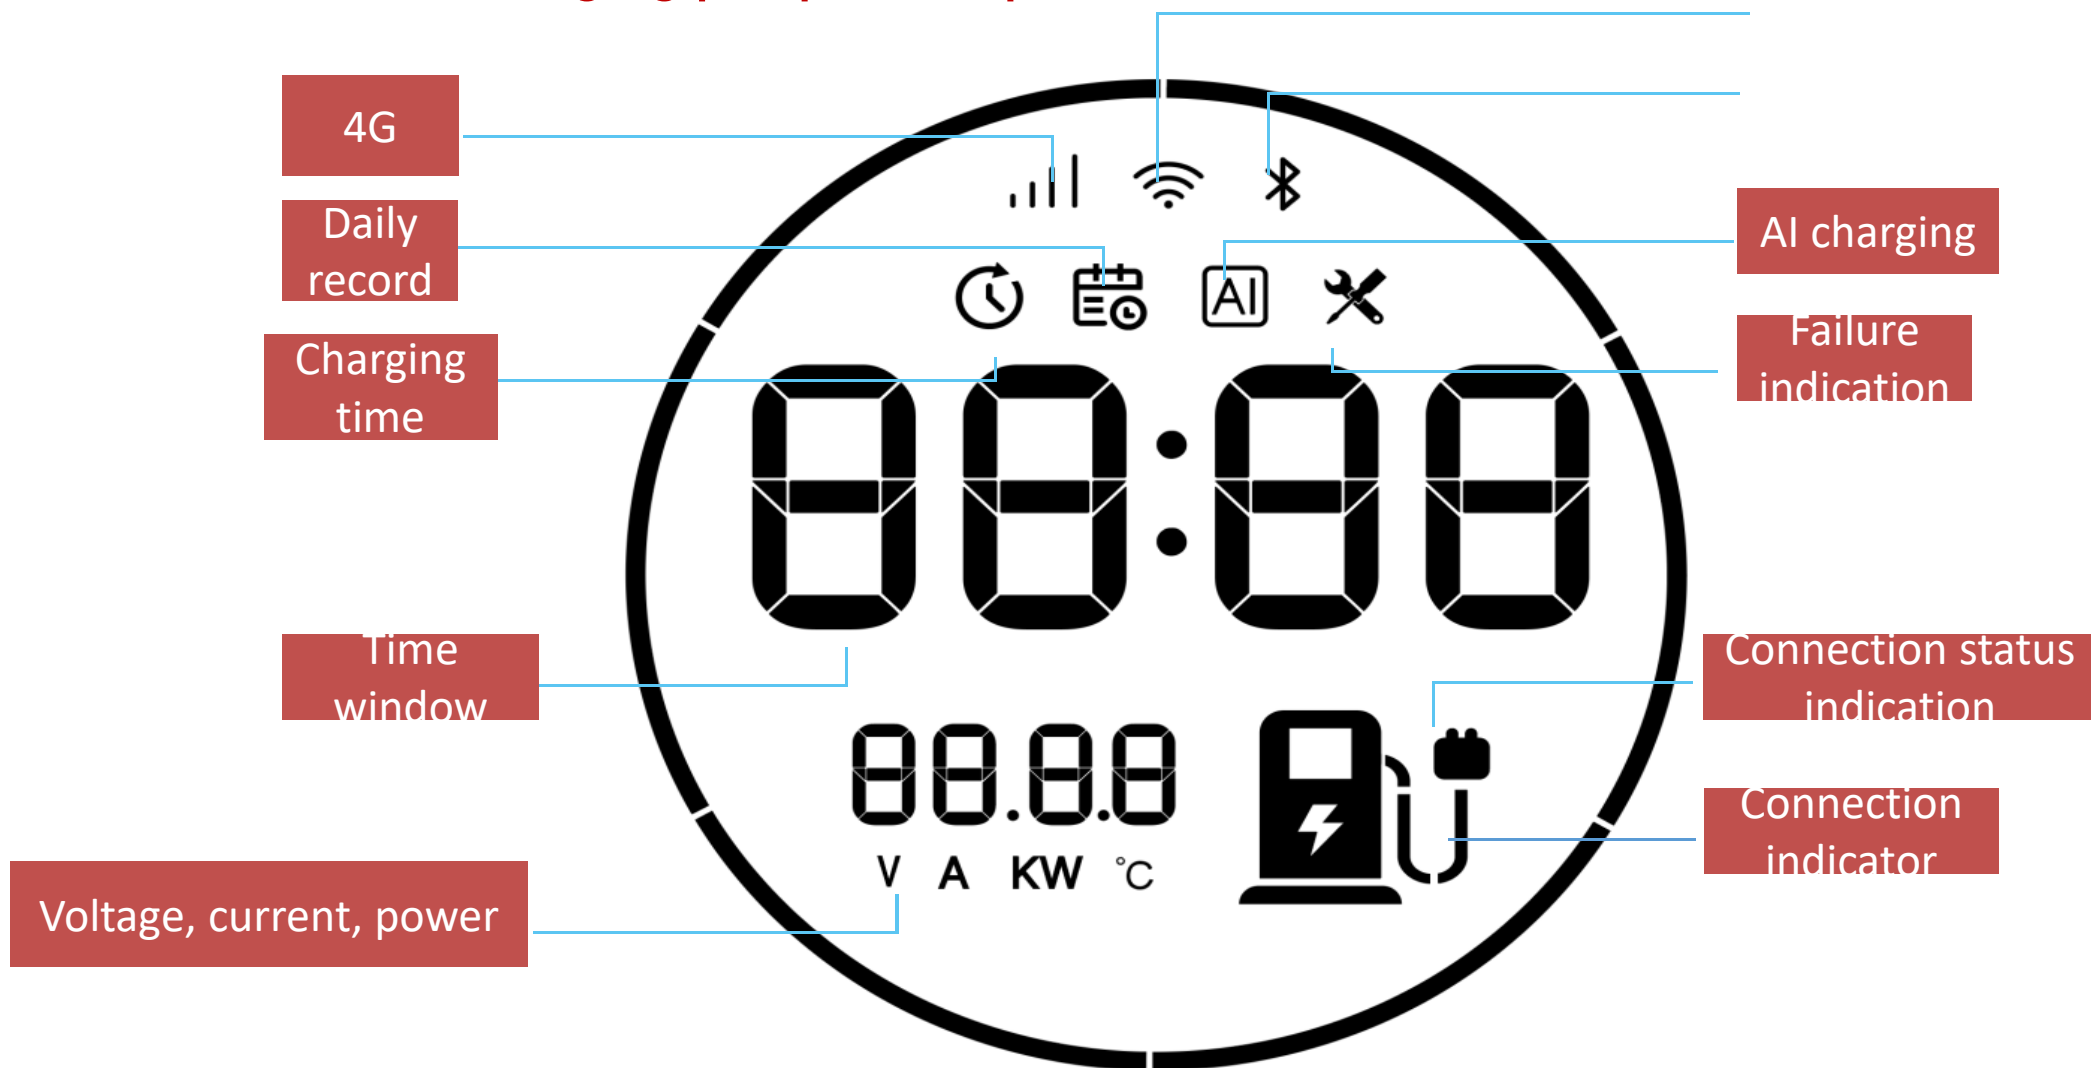

4寸LCD屏交流充电桩产品参数

4 "LCD screen AC charging pile product parameters

HLK-725

EU AC charging pile 11KW or 22kw 4 inch screen -APP version Bluetooth WIFI