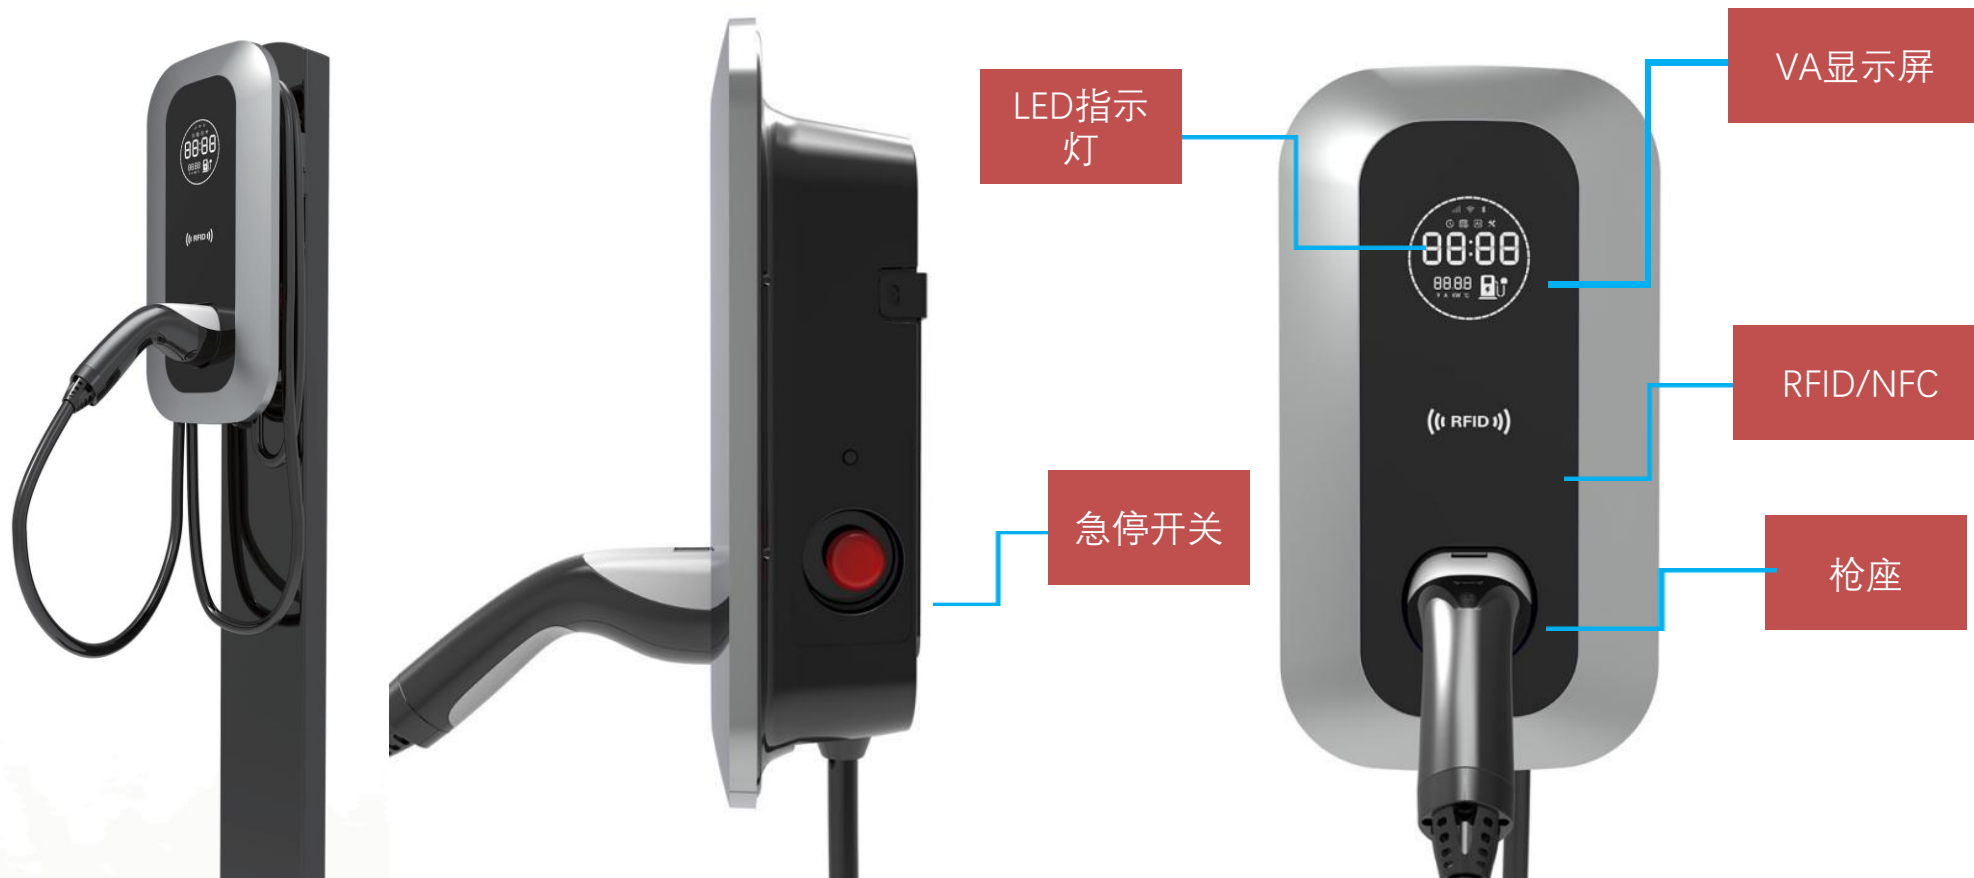

HONLIX

HONLIX

4寸LCD屏交流充电桩产品参数

4 "LCD screen AC charging pile product parameters

HLK-724

GB AC charging pile 11KW or 22KW 4 inch screen -APP version Bluetooth WIFI

4寸LCD屏交流充电桩产品参数

4 "LCD screen AC charging pile product parameters

HLK-724

GB AC charging pile 11KW or 22KW 4 inch screen -APP version Bluetooth WIFI

4寸LCD屏交流充电桩产品参数

4 "LCD screen AC charging pile product parameters

parameter	productname	7KW LCD screen	11KW LCD screen	22KW LCD screen
	Model	ZAU207X-CS	ZAU311X-XS	ZAU322X-XS
Input	Phases/lines	L、N、PE	L1、L2、L3、N、PE	L1、L2、L3、N、PE
	AC nominal input	AC230V±20%	AC380V±20%	AC380V±20%
	Current	32A	16A	32A
	Frequency	50±3Hz		
Output	AC nominal output	AC230V±20%	AC380V±20%	AC380V±20%
	Current	32A	16A	32A
	Power	7KW	11KW	22KW
Configuration	Charging outlet	Type1、Type2、Type3、GB/T 20234.2		
	length of cable	5M		
	Housing material	PC(fire-proof)		
	LED indicator	red/green/blue		
	RFID	Yes		
	Control mode	RFID/APP/PLUG&PLAY		
	Emergency stop	Yes		
Communication Protection	4G	Optional		
	WIFI	Yes		
	2*RS485	Optional		
	Bluetooth	Yes		
	OCPP 1.6	Optional		
	Electric quantity gauge	/		
	RCD	6mA DC		
	Protection Level	IP55		
	Seven protections	emergency stop/overvoltage/undervoltage/overcurrent/leakage/earthing/over-temperature		
	Certificates	CE/CSA		
Safety standards	EN/IEC 61851-1,EN/IEC 61851-21-2,EN62196,UL 2231,UL2594,UL991,UL1998,FCC part15B			
Warranty	Two years			
Installation	Wall-mount/Floor-stand			
Environmental index	Operation Temperature	-30°C~+50°C		
	Working humidity	5%~95%,without condensation		
	Dimension	221.8*103.9*405mm		
	Net weight	2.35KG		
	Gross weight	6.0KG		
Connector	Connection	CASE B/CASE C		

Multi-Scenario Support

High Efficient Charging

Smart Charging

APP

Emergency Stop

Short Circuit Protection

IP55

Plug and Play