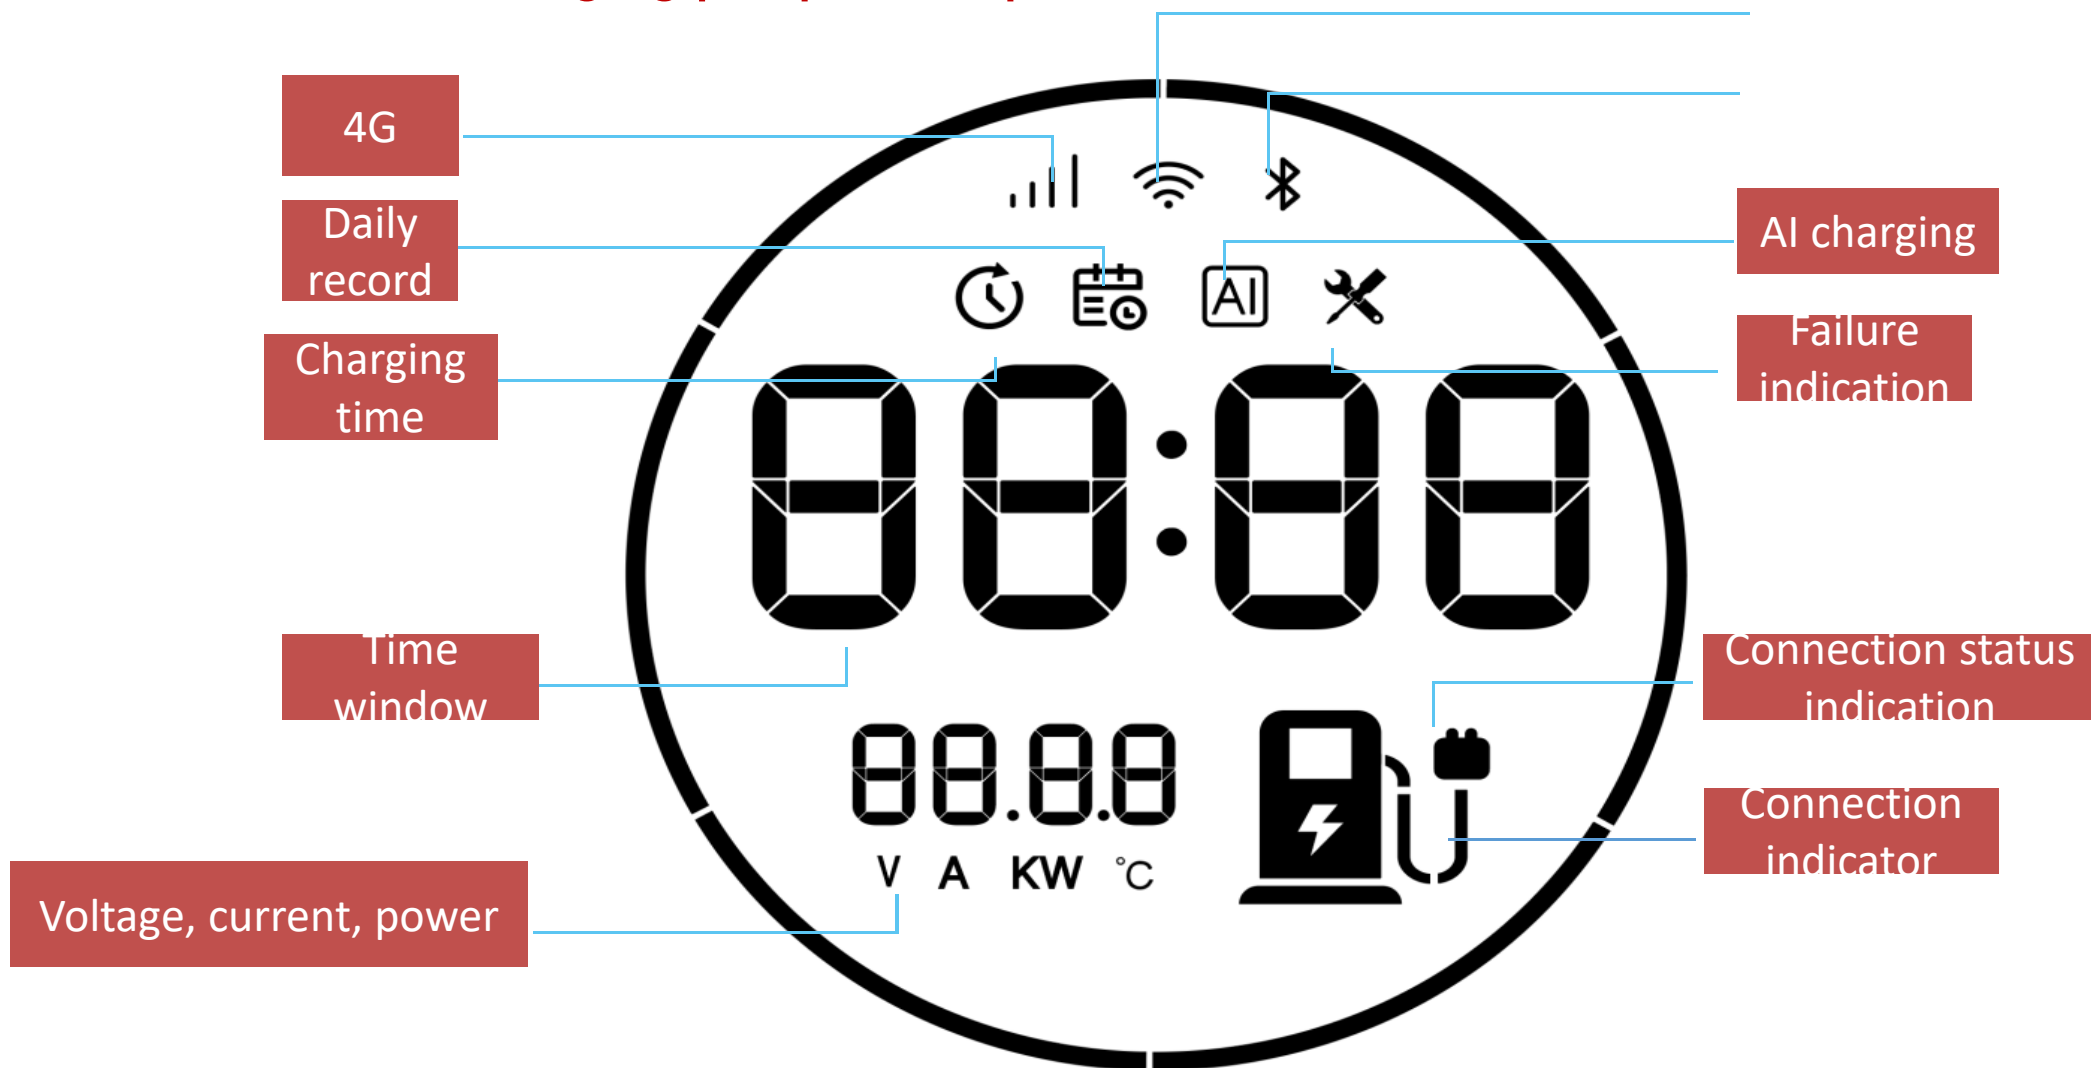

HONLIX

HONLIX

4寸LCD屏交流充电桩产品参数

4 "LCD screen AC charging pile product parameters

HLK-724

GB AC charging pile 11KW or 22KW 4 inch screen -APP version Bluetooth WIFI

4寸LCD屏交流充电桩产品参数

4 "LCD screen AC charging pile product parameters

HLK-724

GB AC charging pile 11KW or 22KW 4 inch screen -APP version Bluetooth WIFI

4寸LCD屏交流充电桩产品参数

4 "LCD screen AC charging pile product parameters

parameter	productname	7KW LCD screen	11KW LCD screen	22KW LCD screen
	Model	ZAU207X-CS	ZAU311X-XS	ZAU322X-XS
Input	Phases/lines	L、N、PE	L1、L2、L3、N、PE	L1、L2、L3、N、PE
	AC nominal input	AC230V±20%	AC380V±20%	AC380V±20%
	Current	32A	16A	32A
	Frequency	50±3Hz		
Output	AC nominal output	AC230V±20%	AC380V±20%	AC380V±20%
	Current	32A	16A	32A
	Power	7KW	11KW	22KW
Configuration	Charging outlet	Type1、Type2、Type3、GB/T 20234.2		
	length of cable	5M		
	Housing material	PC(fire-proof)		
	LED indicator	red/green/blue		
	RFID	Yes		
	Control mode	RFID/APP/PLUG&PLAY		
	Emergency stop	Yes		
Communication Protection	4G	Optional		
	WIFI	Yes		
	2*RS485	Optional		
	Bluetooth	Yes		
	OCPP 1.6	Optional		
	Electric quantity gauge	/		
	RCD	6mA DC		
	Protection Level	IP55		
	Seven protections	emergency stop/overvoltage/undervoltage/overcurrent/leakage/earthing/over-temperature		
	Certificates	CE/CSA		
Safety standards	EN/IEC 61851-1,EN/IEC 61851-21-2,EN62196,UL 2231,UL2594,UL991,UL1998,FCC part15B			
Warranty	Two years			
Installation	Wall-mount/Floor-stand			
Environmental index	Operation Temperature	-30°C~+50°C		
	Working humidity	5%~95%,without condensation		
	Dimension	221.8*103.9*405mm		
	Net weight	2.35KG		
	Gross weight	6.0KG		
Connector	Connection	CASE B/CASE C		